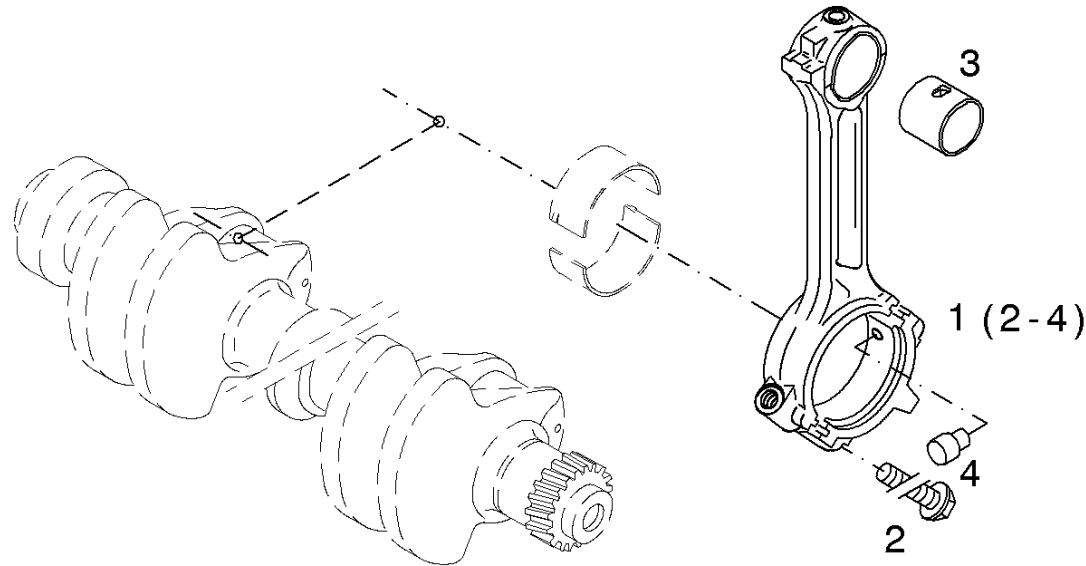

Pleuelstange
Connecting rod
Bielle
Biela

Referenznr.:

0150-06-0510 2069

004 ©