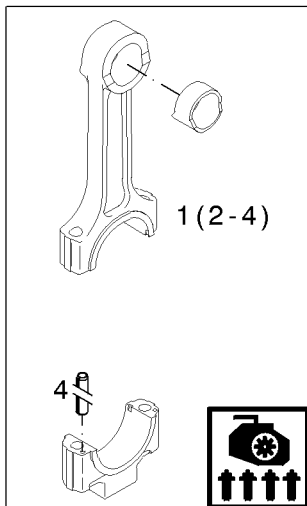

Pleuelstange  
Connecting rod  
Bielle  
Biela

Referenznr.:

0128-06-0510 2416

005 ©

1 (2-3)

5 = diam. 63,00 mm  
970 = diam. 62,75 mm

5 = diam. 70,00 mm  
970 = diam. 69,75 mm

3