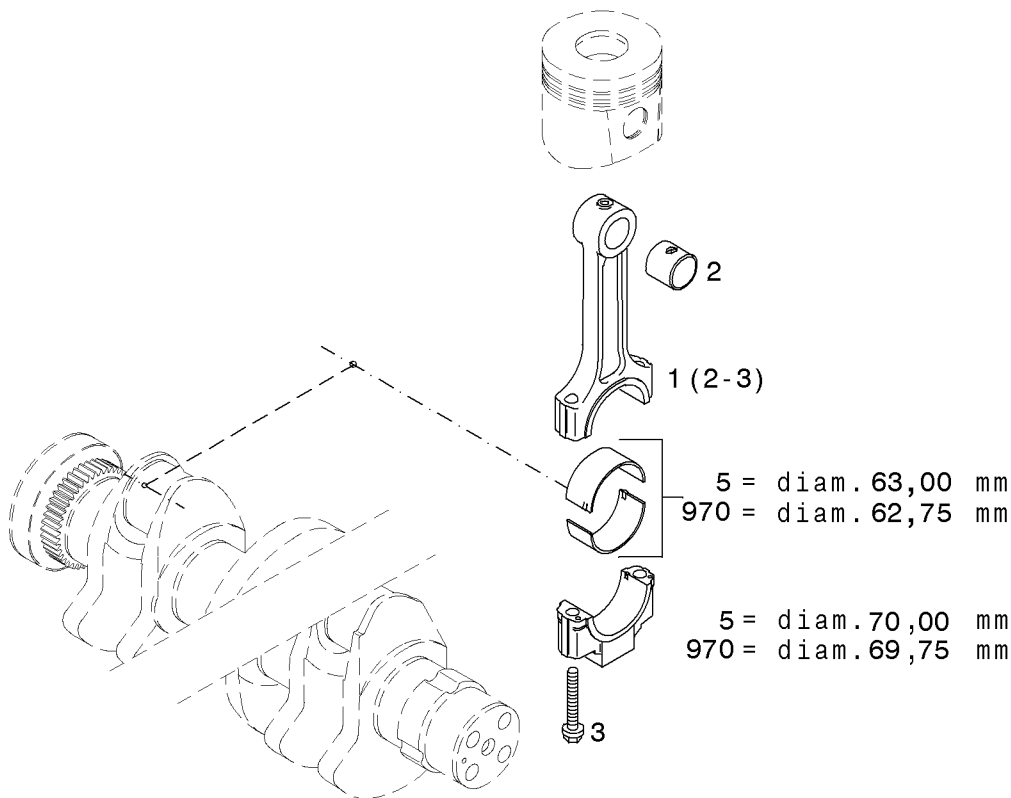

Pleuelstange  
Connecting rod  
Bielle  
Biela

Referenznr.:

0128-06-0510 2416

005 ©

1 (2-3)

5 = diam. 63,00 mm  
970 = diam. 62,75 mm

5 = diam. 70,00 mm  
970 = diam. 69,75 mm

3