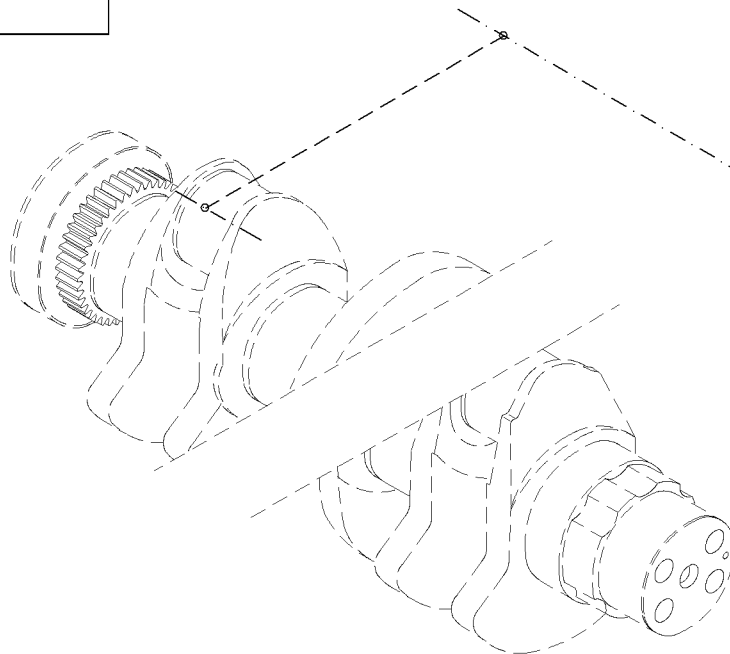

Pleuelstange
Connecting rod
Bielle
Biela

Referenznr.:

0128-06-0510 2564

1 (2,3)

4 = diam. 63,00 mm
970 = diam. 62,75 mm

3

001 ©