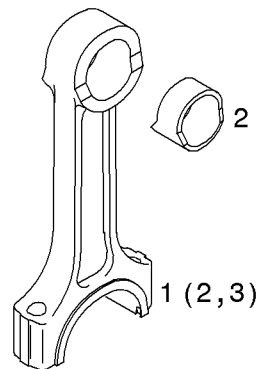

Pleuelstange
Connecting rod
Bielle
Biela

Referenznr.:

0128-06-0510 2564

1 (2,3)

4 = diam. 63,00 mm
970 = diam. 62,75 mm

3

001 ©